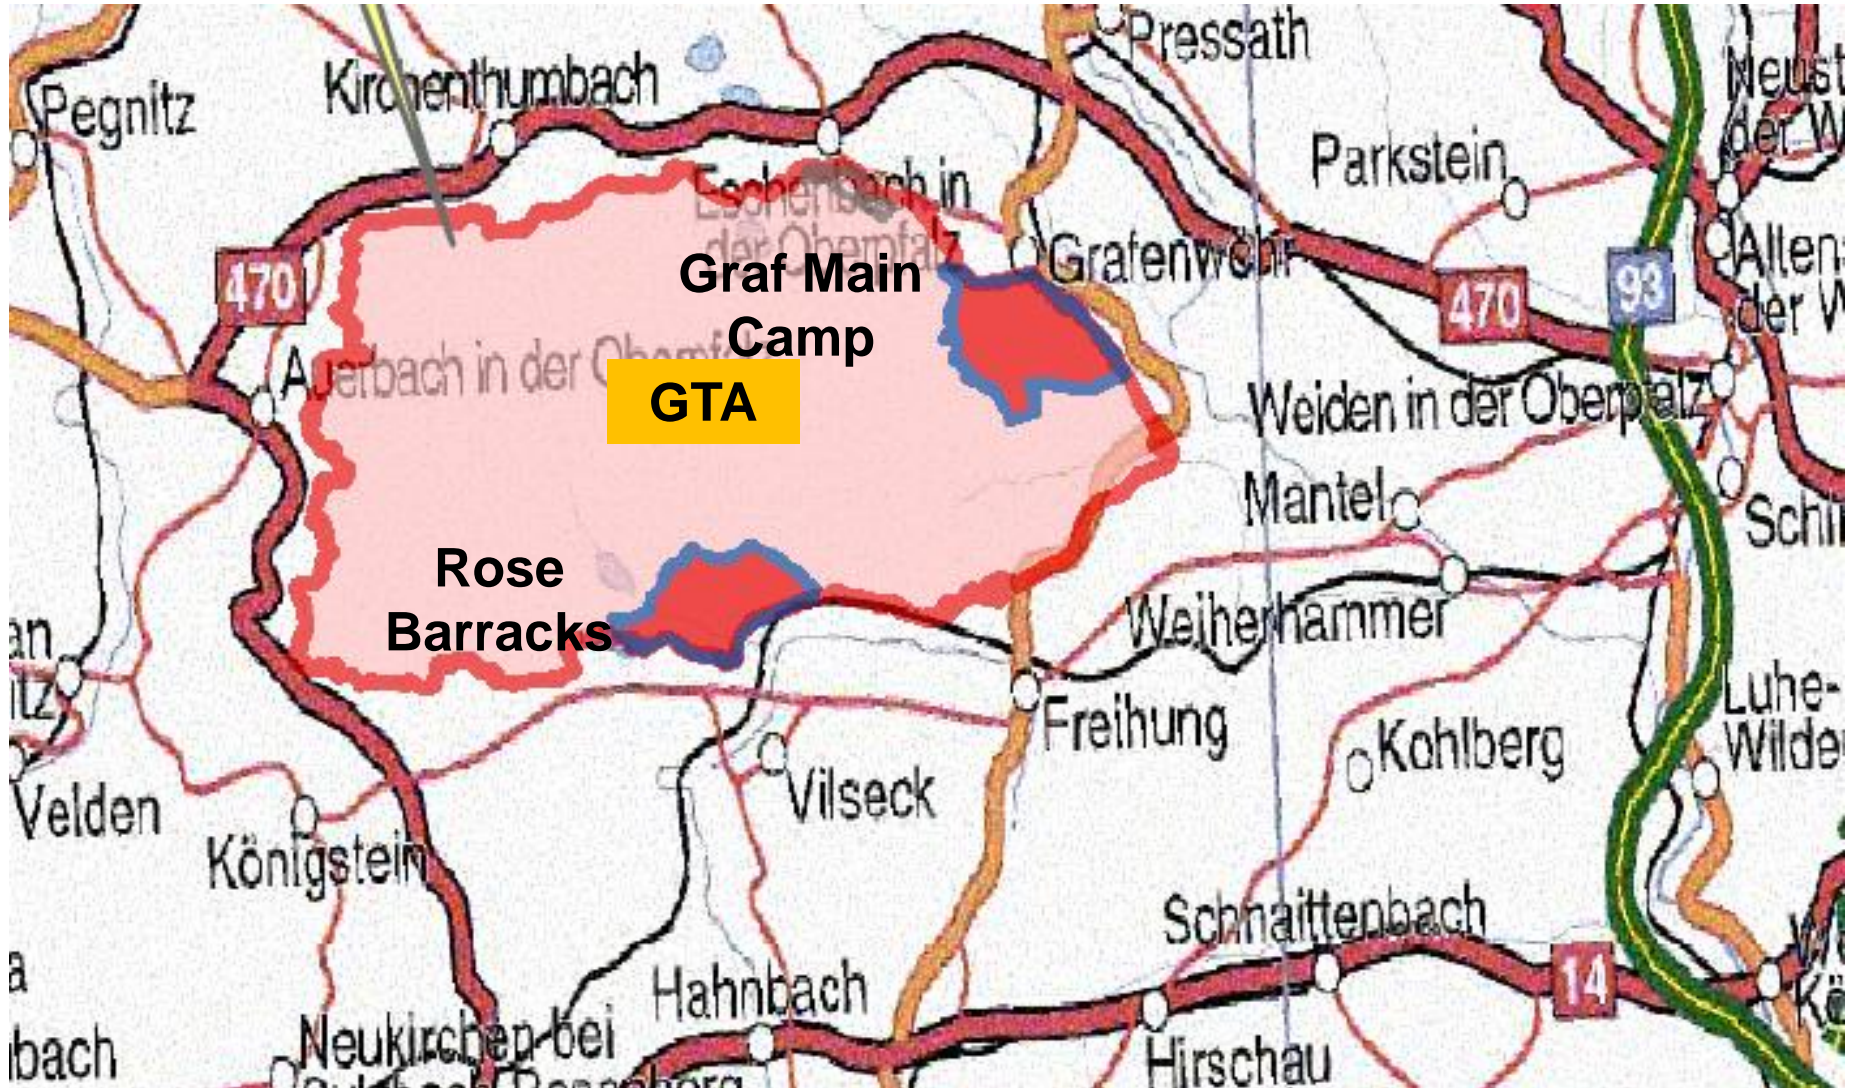

## Highest Hazards In the Area

- **Alcohol related incidents**
  - Zero Tolerance !
- **POV Accidents**; Some of the most dangerous roads in Europe
  - B299 and 2166; but there are others
  - Excessive speed and lack of attention; improper passing
  - Parking lots; backing accidents and excessive speed
  - Weather related; visibility, snow and ice combined with speed
- **Tank Trails**: Speed, Wild Animals, Black Ice, Intersections

## Dangerous Roads